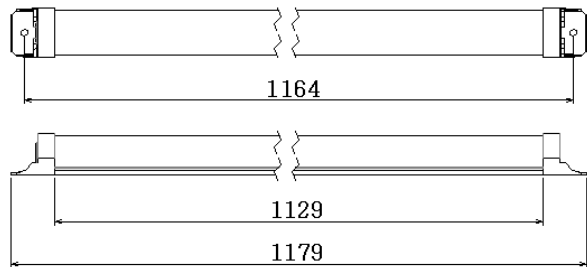

PRODUCT DESCRIPTION

- System Input Power: 34W
- Efficacy: 115lm/W
- Input Frequency: 50/60Hz
- Wireless Control

DIMENSIONS

[LAMP]

PRODUCT SPECIFICATION

PERFORMANCE	RT24K-034BTCTLUS
Light Output (lm)	3,900
Power (W)	34
Efficacy (lm/W)	115
CCT (K)	2700K~6500K
CRI (Ra)	>80
Power Factor	> 0.9
Input Voltage	120 – 277
Limited Warranty	10 Years (Refer to website for details)

※ Tolerance Range : ± 10%

PHYSICAL INFO	L×W×H
Dimension (mm / inch)	1179x29x24 / 46.42x1.14x0.94
Weight (kg / lb)	0.23 / 0.51

[WIRELESS MODUIE]

[SMPS]