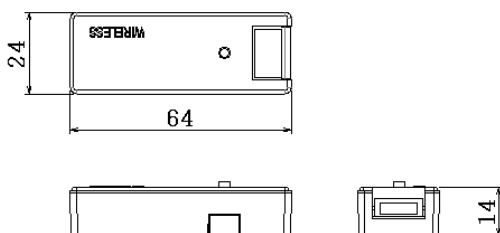

PRODUCT DESCRIPTION

- System Input Power: 34W
- Efficacy: 115lm/W
- Input Frequency: 50/60Hz
- Wireless Control

DIMENSIONS

[LAMP]

PRODUCT SPECIFICATION

PERFORMANCE	RT24K-034BTCTLUS
Light Output (lm)	3,900
Power (W)	34
Efficacy (lm/W)	115
CCT (K)	2700K~6500K
CRI (Ra)	>80
Power Factor	> 0.9
Input Voltage	120 – 277
Limited Warranty	10 Years (Refer to website for details)

※ Tolerance Range : ± 10%

PHYSICAL INFO	L×W×H
Dimension (mm / inch)	1179x29x24 / 46.42x1.14x0.94
Weight (kg / lb)	0.23 / 0.51

[WIRELESS MODUIE]

[SMPS]