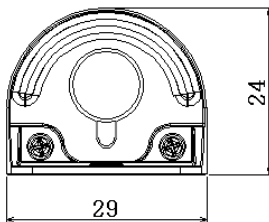

PRODUCT DESCRIPTION

- System Input Power: 34W
- Efficacy: 115lm/W
- Input Frequency: 50/60Hz
- Wireless Control

DIMENSIONS

[LAMP]

PRODUCT SPECIFICATION

PERFORMANCE	RT24K-034BTCTLUS
Light Output (lm)	3,900
Power (W)	34
Efficacy (lm/W)	115
CCT (K)	2700K~6500K
CRI (Ra)	>80
Power Factor	> 0.9
Input Voltage	120 – 277
Limited Warranty	10 Years (Refer to website for details)

※ Tolerance Range : ± 10%

PHYSICAL INFO	L×W×H
Dimension (mm / inch)	1179x29x24 / 46.42x1.14x0.94
Weight (kg / lb)	0.23 / 0.51

[WIRELESS MODUIE]

[SMPS]